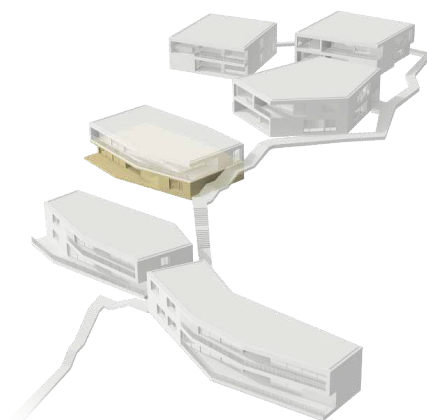

RESIDENZA PARCO D'ORO

Noce uno

Like fine walnut wood, variety and vibrancy are the hallmarks of the Noce building. As the centrepiece of the Residenza, Noce nestles amid the trees of the parkland with superb views of Lake Maggiore.

Uno (GROUND FLOOR)

Residential floor space	279.0 m ²
Terrace	52.5 m ²
Rooms	6
Price	CHF 5,540,000.—

A project by

Sole contractor

Partner

Consulting and sales

+41 (0)43 344 62 50

residenza@swissfp.com