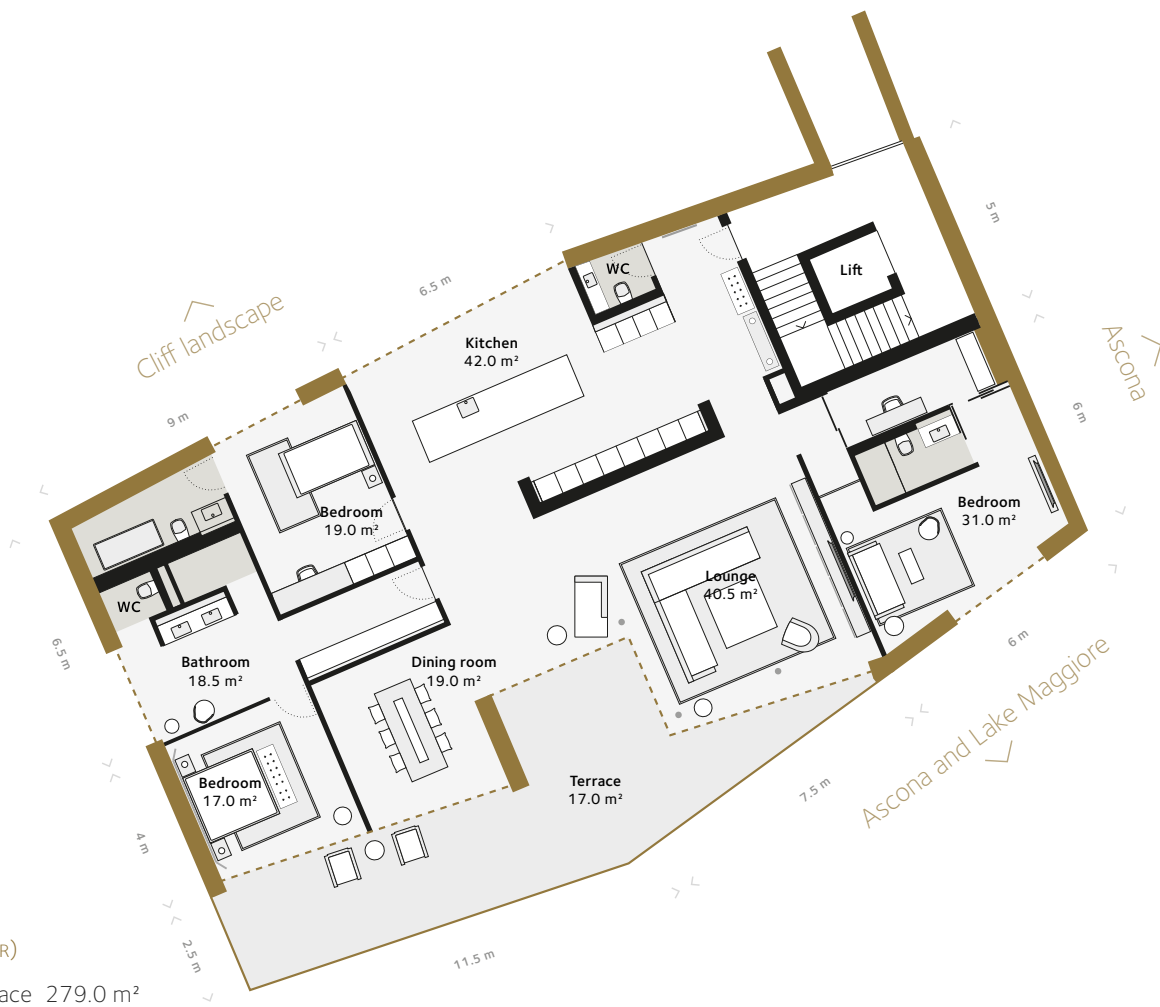

RESIDENZA PARCO D'ORO

Noce uno

Like fine walnut wood, variety and vibrancy are the hallmarks of the Noce building. As the centrepiece of the Residenza, Noce nestles amid the trees of the parkland with superb views of Lake Maggiore.

Uno (GROUND FLOOR)

Residential floor space	279.0 m ²
Terrace	52.5 m ²
Rooms	6
Price	CHF 5,540,000.—

A project by

Sole contractor

Partner

Consulting and sales

+41 (0)43 344 62 50

residenza@swissfp.com